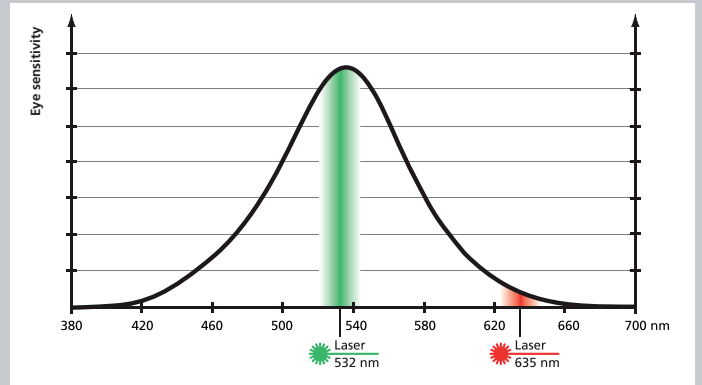

Interior finishing and building construction

Green laser technology

Over what distance a laser is visible to the eye depends on the colour or wavelength of the laser beam. This has to do with the physiology of the human eye – green appears brighter to us than red. Depending on the ambient light conditions, therefore, green lasers are many times more visible than red ones – and indeed indoors, up to 12 times more.

Quadrum Green

NEW

Fully automatic rotary laser with green laser technology

- With additional red plumb laser
- 5° self-levelling range, precision 1 mm / 10 m
- Laser modes: spot, scan, rotary and hand receiver mode
- All functions can be controlled remotely.
- Laser receiver range up to 200 m radius with optional SensoLite 310 laser receiver
- Green laser technology with 0° C - 40° C temperature range

- 4° self-levelling range, precision 1 mm / 10 m
- Laser modes: spot, scan, rotary and hand receiver mode
- Single-slope function for manual tilt of an axis in automatic operation, even if ADS tilt is active.
- All functions can be controlled remotely using the Commander 50.
- Laser receiver range up to 200 m radius with optional SensoLite 310 laser receiver
- Green laser technology with 0° C - 45° C temperature range