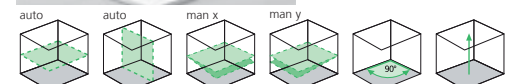

- 4° self-levelling range, precision 1 mm / 10 m
- Laser modes: spot, scan, rotary and hand receiver mode
- Single-slope function for manual tilt of an axis in automatic operation, even if ADS tilt is active.
- All functions can be controlled remotely using the Commander 50.
- Laser receiver range up to 200 m radius with optional SensoLite 310 laser receiver
- Green laser technology with 0° C - 45° C temperature range